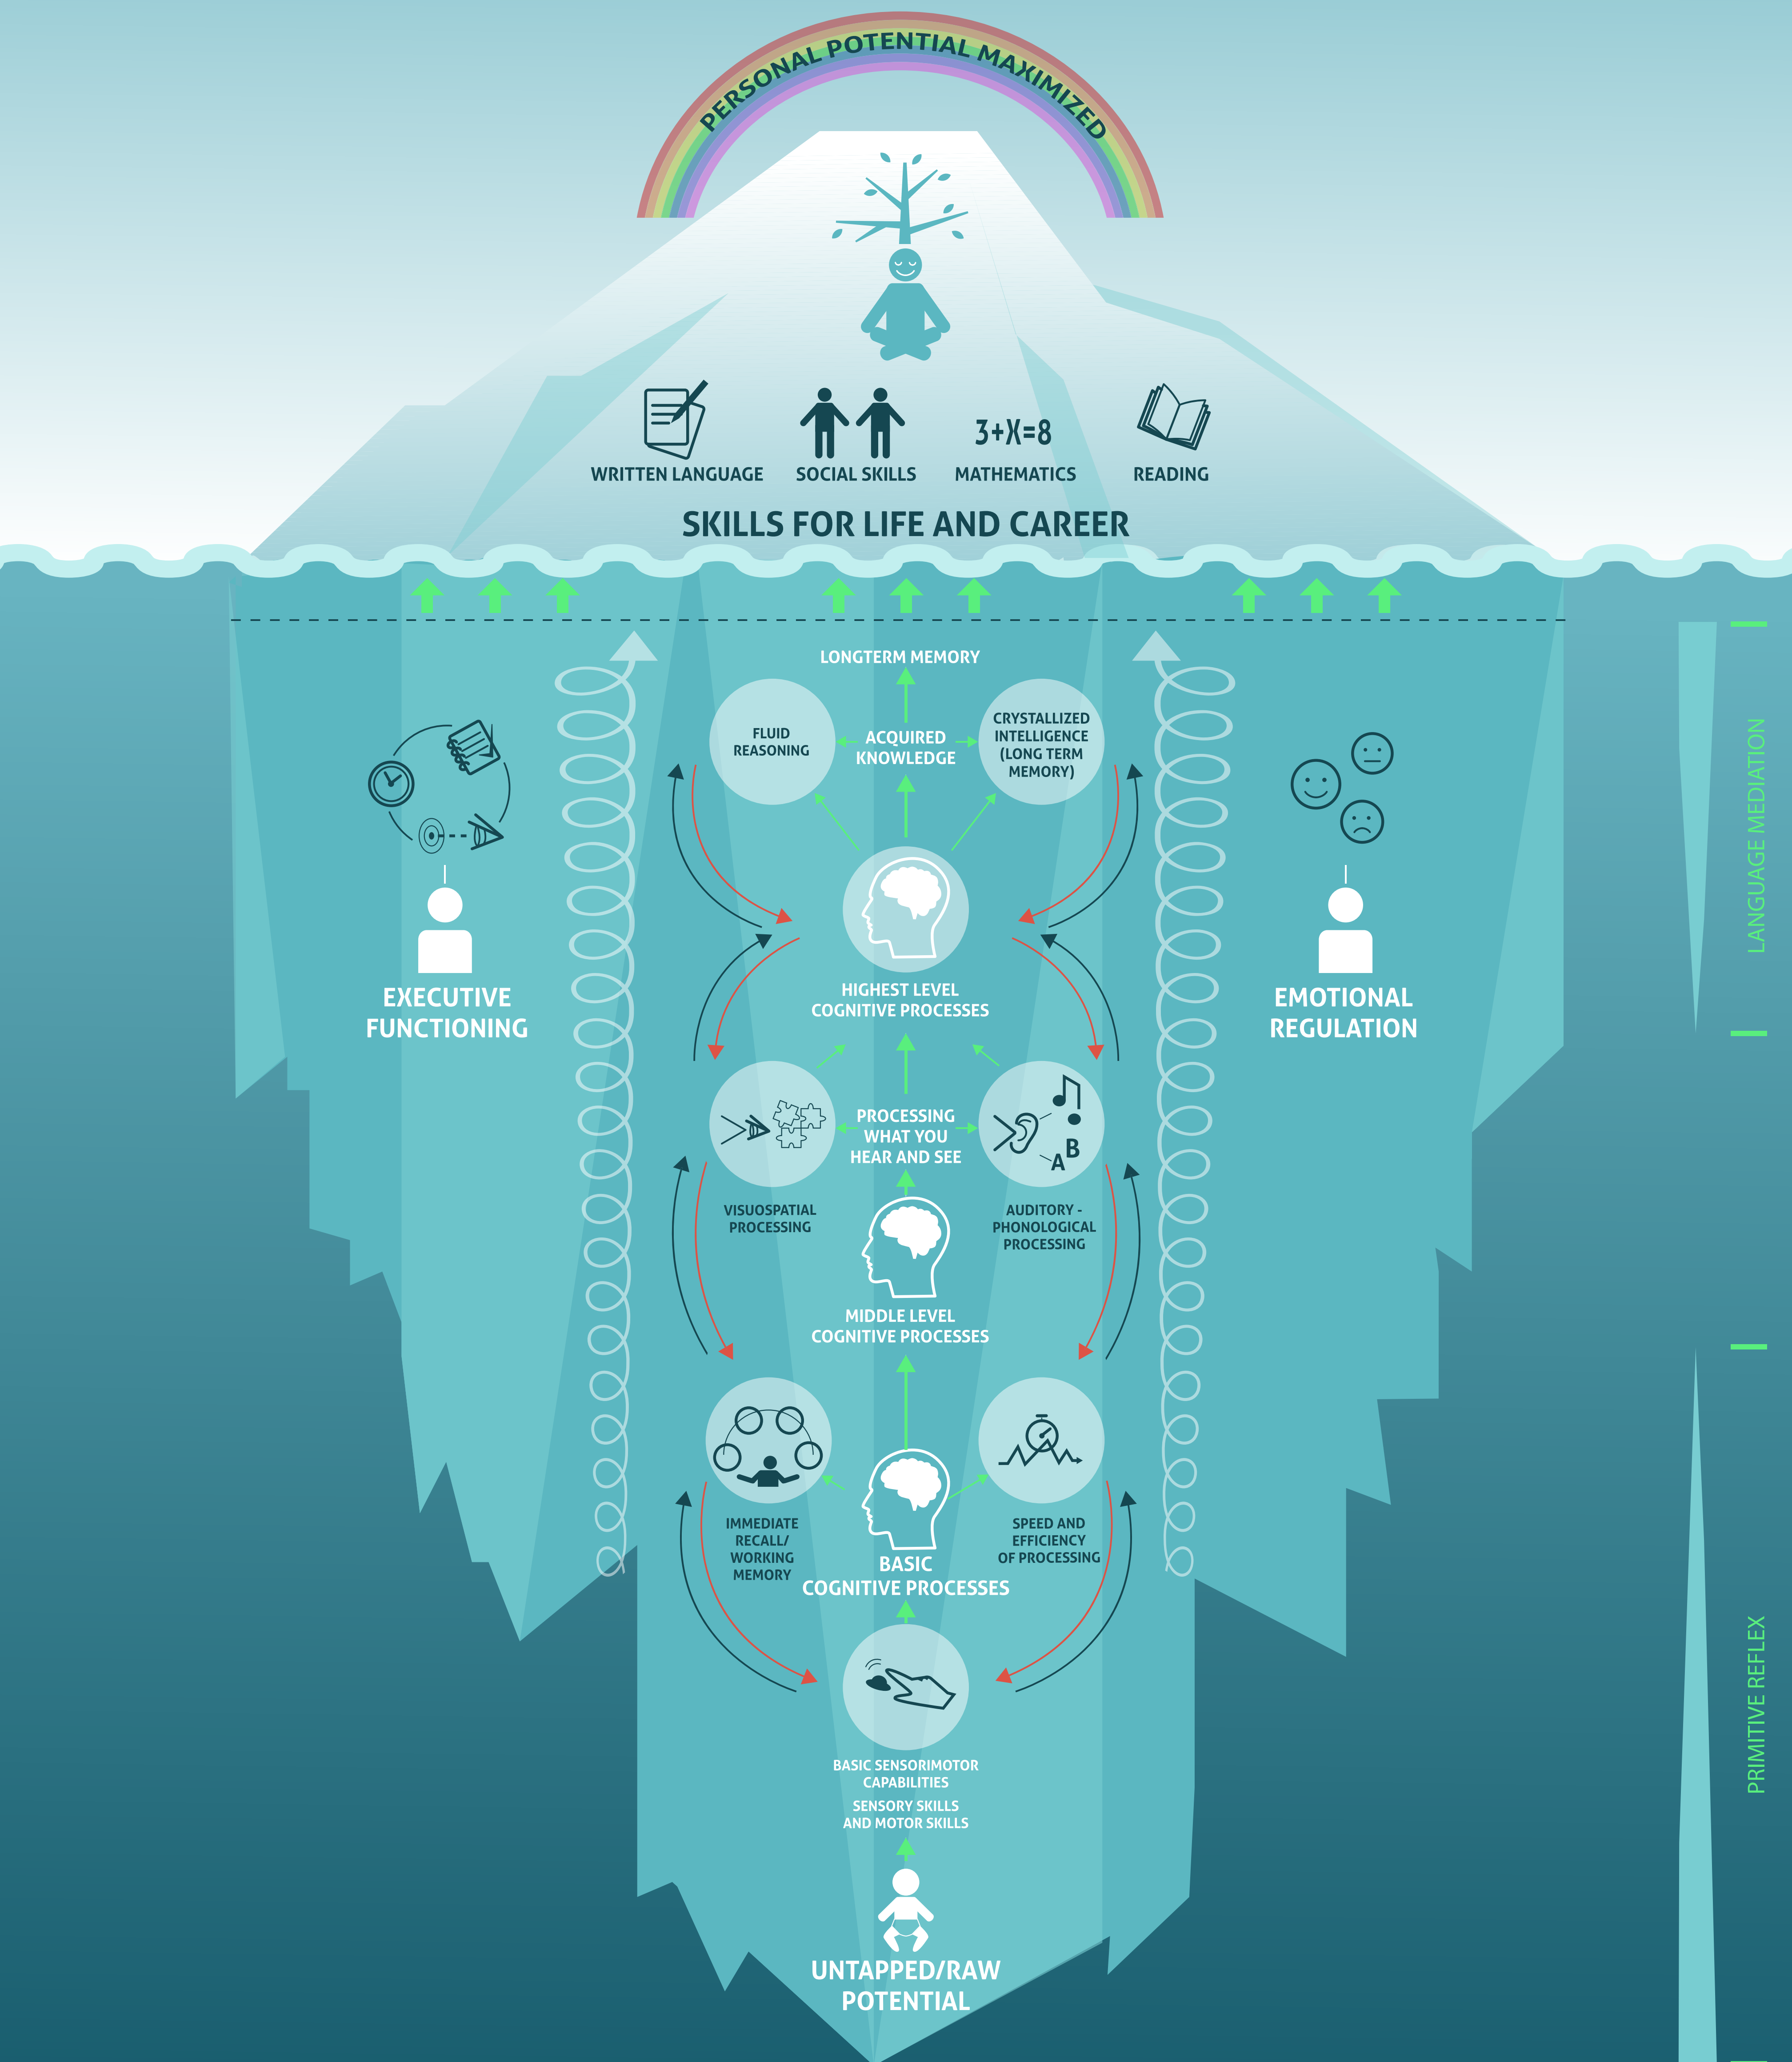

CPS CONCEPTUAL MODEL

© created by Michael P. Rizzo, Ph.D., ABSNP

*ASSUMING ADEQUATE ENVIRONMENTAL OPPORTUNITIES EXIST

Child Provider Specialists
 954-577-3396
www.childproviderspecialists.org
<http://www.childproviderspecialists.org/category/dr-rizzos-recommended-videos/>